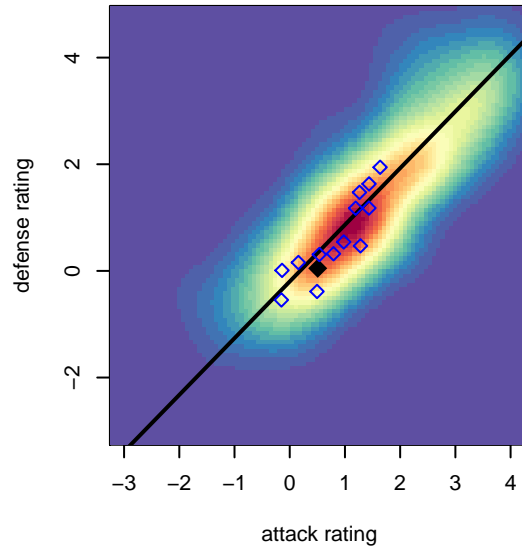

**attack and defense rating
relative to others at age
and all opponents in last 13 months**