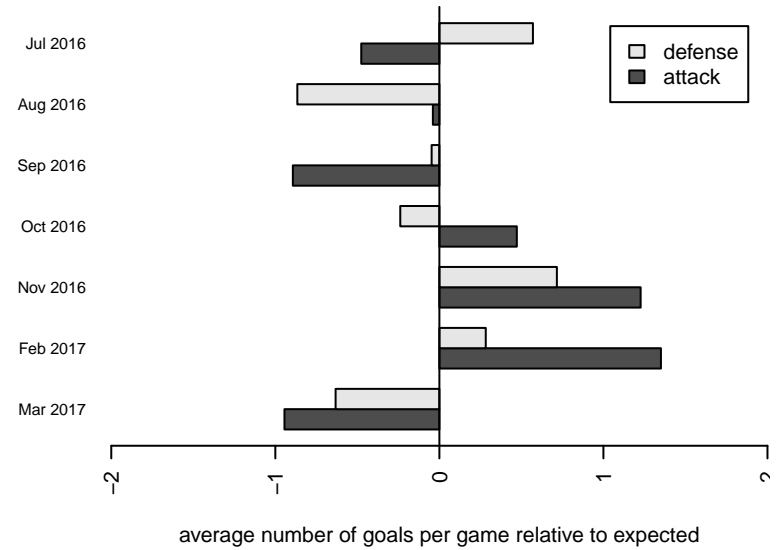

Performance relative to 13 month average