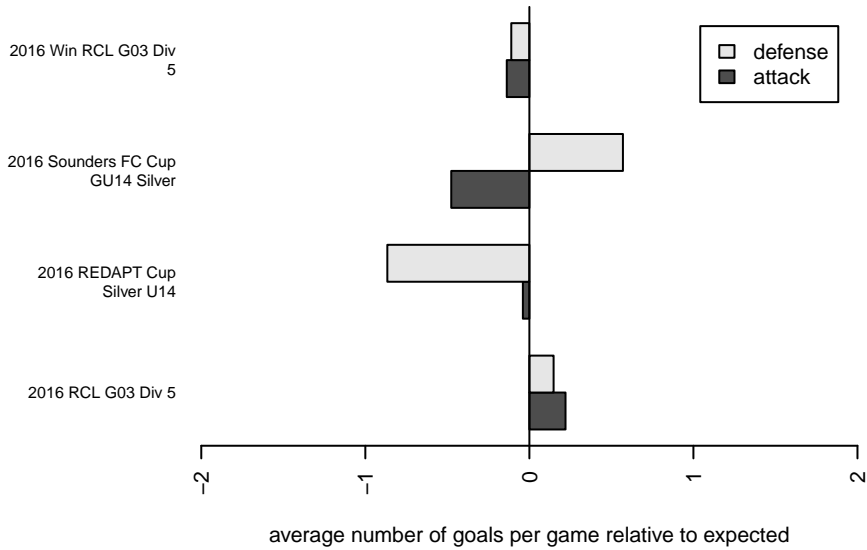

Performance relative to 13 month average