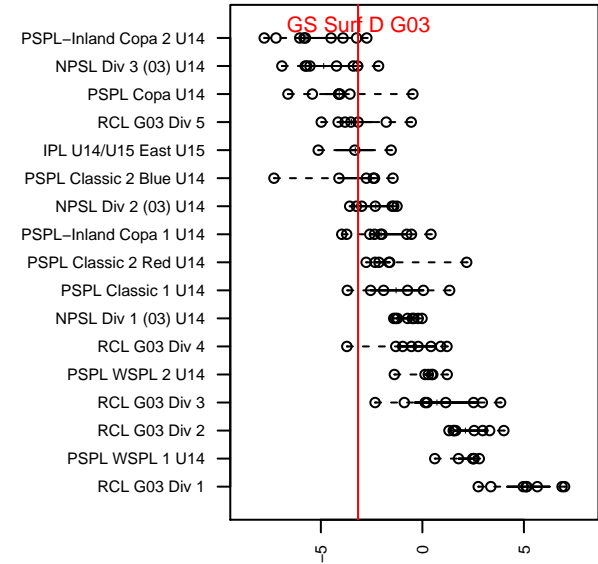

**attack and defense rating
relative to others at age
and all opponents in last 13 months**