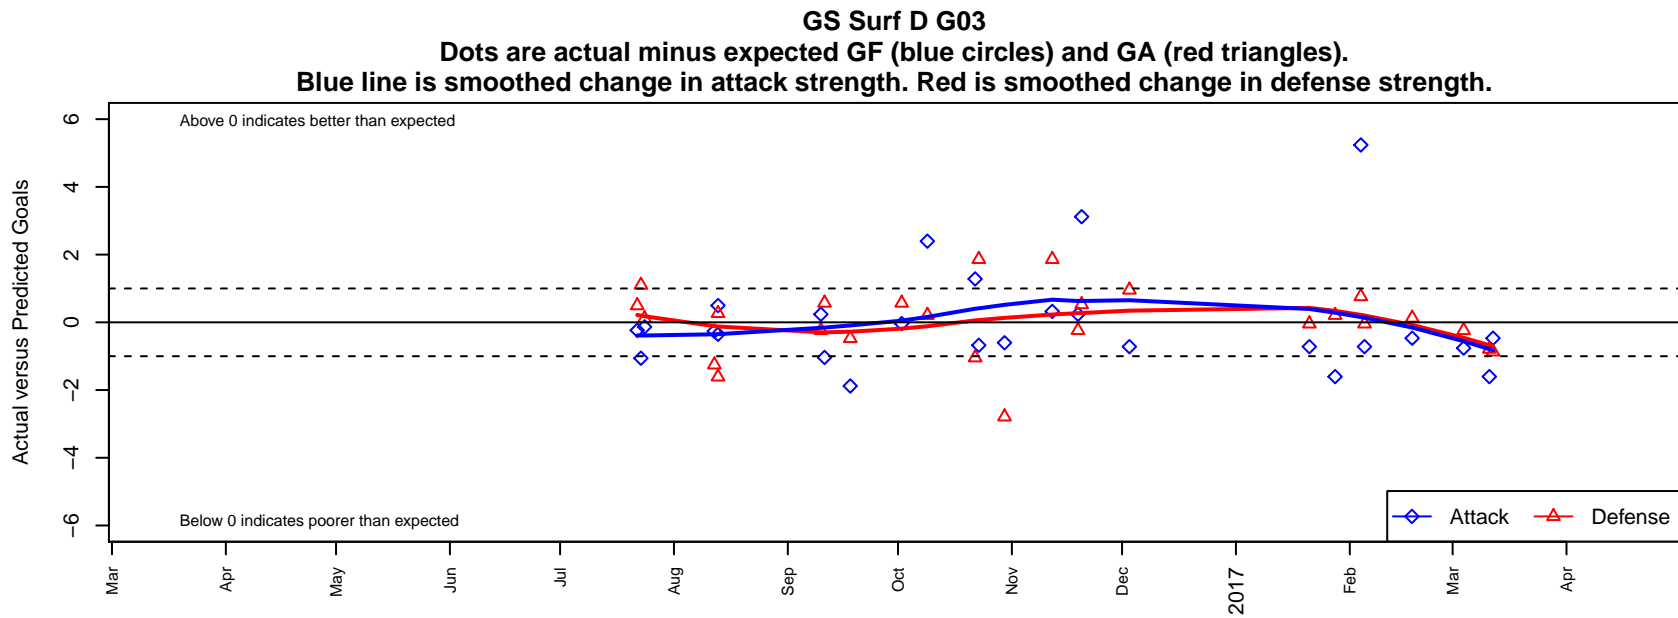

GS Surf D G03

Greater Seattle Surf
 Bothel, WA
 G03 total strength=881
 attack=1.66 defense=1.05
 fall league = RCL G03 Div 5
 spr league = Win RCL G03 Div 5

alt names used:
 Greater Seattle Surf G03 D
 GREATER SEATTLE SURF G03 D (WA)
 GS Surf G03 D
 GS Surf G03 D

Venues played:
 2016 Sounders FC Cup GU14 Silver
 2016 REDAPT Cup Silver U14
 2016 RCL G03 Div 5
 2016 Win RCL G03 Div 5

**attack and defense variance (black dot)
relative to other teams
and top 10 in region**