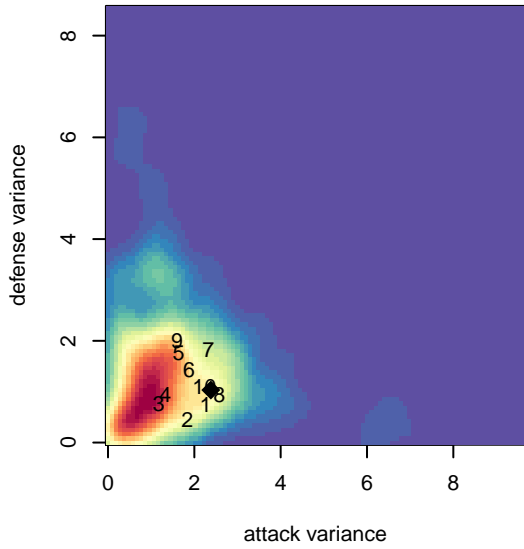

GS Surf D G03

Greater Seattle Surf
 Bothel, WA
 G03 total strength=881
 attack=1.66 defense=1.05
 fall league = RCL G03 Div 5
 spr league = Win RCL G03 Div 5

alt names used:
 Greater Seattle Surf G03 D
 GREATER SEATTLE SURF G03 D (WA)
 GS Surf G03 D
 GS Surf G03 D

Venues played:
 2016 Sounders FC Cup GU14 Silver
 2016 REDAPT Cup Silver U14
 2016 RCL G03 Div 5
 2016 Win RCL G03 Div 5

**attack and defense variance (black dot)
relative to other teams
and top 10 in region**